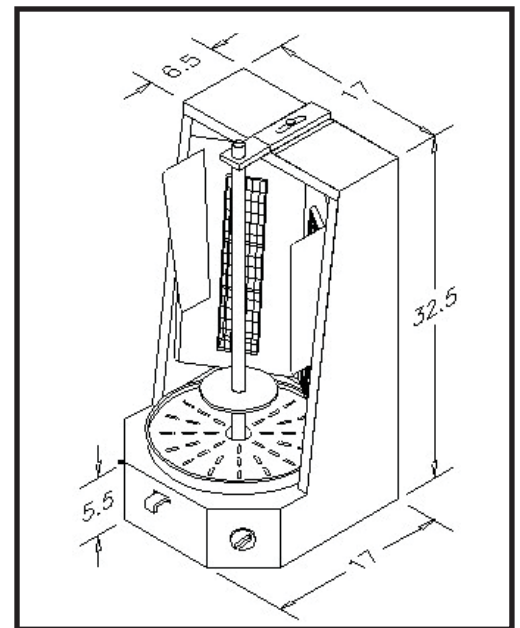

## The Original Automatic Vertical Broiler

**ENGINEERED FOR PERFORMANCE**

Made in the U.S.A. Since 1972

**Model #  
G-400  
Specifications**

**Meat  
Capacity  
65 Lbs.**

**GAS**  
1/2" NPT rear  
gas connection,  
specify Natural  
or L.P. gas

**PRESSURE**  
6.1" W.C.  
Natural gas  
9.6" W.C.  
L.P. gas

HEIGHT	WIDTH	DEPTH	ELECTRICAL	TOTAL B.T.U.	SHIP WEIGHT
32.5"	17"	17"	120V / 60Hz / 1AMP	40,000 BTU/Hr	75 lbs.

**OPTIMAL**  
AUTOMATICS, CO.

For more information or to order, call 847-439 9110 [www.optimalautomatics.com](http://www.optimalautomatics.com) / e-mail: [sales@optimalautomatics.com](mailto:sales@optimalautomatics.com)